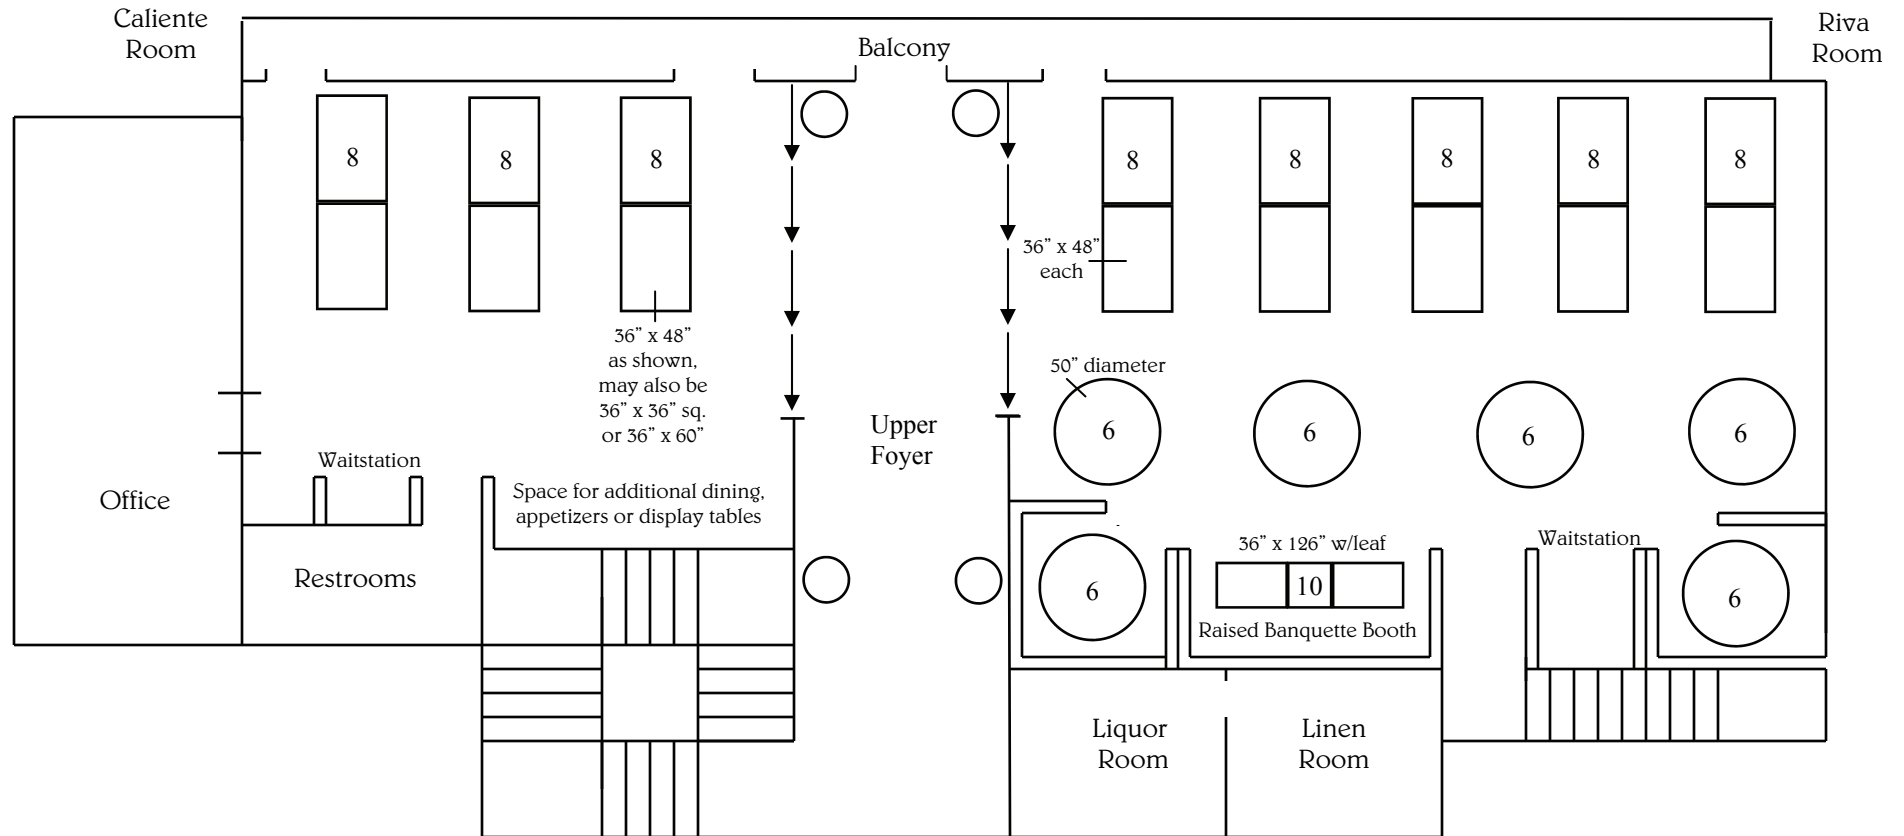

The Caliente and Riva Rooms may be booked together as one space or reserved separately. Sliding glass panel doors separate each room from the foyer and may be open or closed. Floor to ceiling windows face the lake and the balcony has a glass ledge.

Caliente Room capacity is 56.

Caliente Room tables perpendicular to the windows may be set for up to 12 guests when seating the end caps.

Riva Room capacity is 102.

Riva Room round tables have leaves and become 36" squares when closed. Tables perpendicular to the windows may be set for up to 10 guests when seating the end caps. The center raised banquet booth is often the head table when the leaf is used and comfortably seats up to 10 guests.